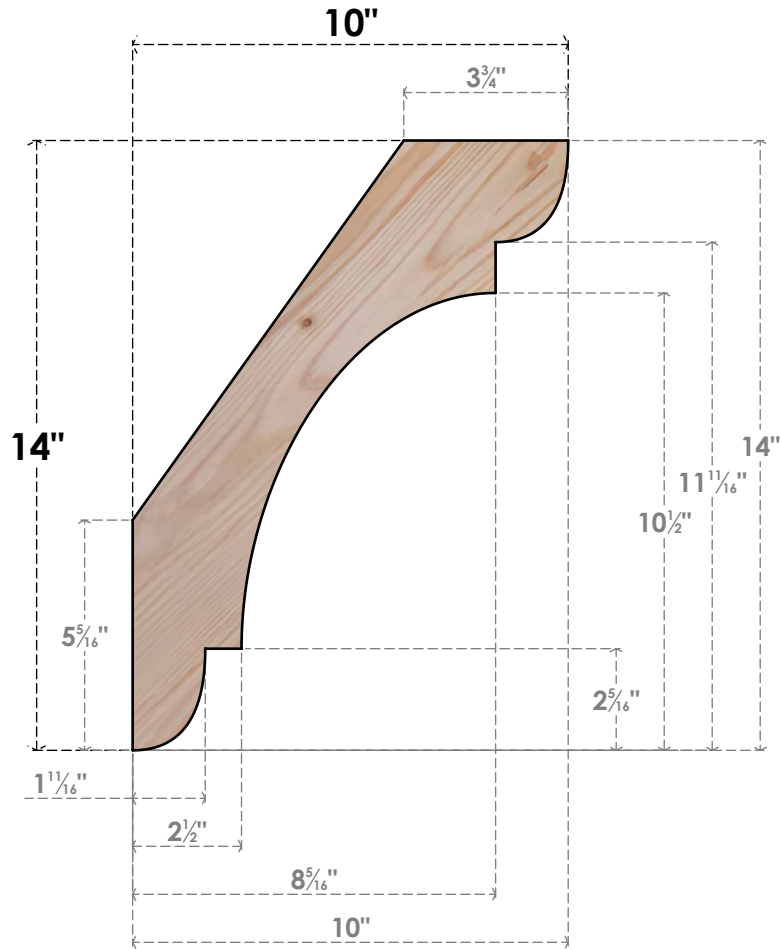

BRC06X10X14OLY00SDF

5 1/2"W X 10"D X 14"H OLYMPIC SMOOTH BRACE, DOUGLAS FIR

SIDE

FRONT

EKENA MILLWORK
2300 WEST MAIN ST.
CLARKSVILLE, TX 75426
TOLL FREE: 866-607-0453
WWW.EKENAMILLWORK.COM

NOTES

1. INSTALLATION TO BE COMPLETED IN ACCORDANCE WITH MANUFACTURER'S SPECIFICATIONS.
2. DRAWING MAY NOT BE TO SCALE
3. THIS DRAWING IS INTENDED FOR DESIGN AND PLANNING PURPOSES ONLY.
4. ALL INFORMATION CONTAINED HEREIN WAS CURRENT AT THE TIME OF DEVELOPMENT BUT MUST BE REVIEWED AND APPROVED BY THE PRODUCT MANUFACTURER TO BE CONSIDERED ACCURATE.
5. PRODUCTS ARE NOT KILN DRIED. THIS ITEM IS UNIQUE AND WILL CONTAIN THE NATURAL VARIATIONS THAT THE WOOD SPECIES OFFERS. THIS MAY RESULT IN VARIATIONS UP TO 1/4"