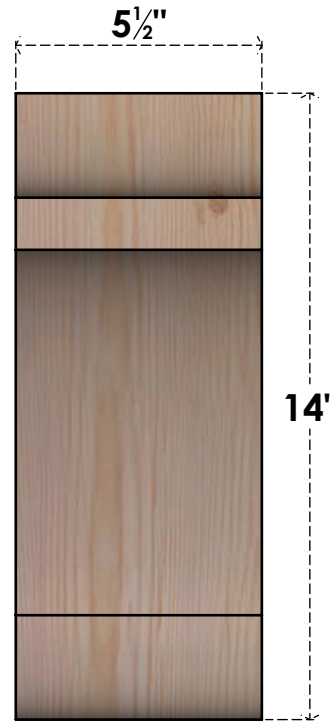

BRC06X10X14OLY00SDF

5 1/2"W X 10"D X 14"H OLYMPIC SMOOTH BRACE, DOUGLAS FIR

SIDE

FRONT

EKENA MILLWORK
2300 WEST MAIN ST.
CLARKSVILLE, TX 75426
TOLL FREE: 866-607-0453
WWW.EKENAMILLWORK.COM

NOTES

1. INSTALLATION TO BE COMPLETED IN ACCORDANCE WITH MANUFACTURER'S SPECIFICATIONS.
2. DRAWING MAY NOT BE TO SCALE
3. THIS DRAWING IS INTENDED FOR DESIGN AND PLANNING PURPOSES ONLY.
4. ALL INFORMATION CONTAINED HEREIN WAS CURRENT AT THE TIME OF DEVELOPMENT BUT MUST BE REVIEWED AND APPROVED BY THE PRODUCT MANUFACTURER TO BE CONSIDERED ACCURATE.
5. PRODUCTS ARE NOT KILN DRIED. THIS ITEM IS UNIQUE AND WILL CONTAIN THE NATURAL VARIATIONS THAT THE WOOD SPECIES OFFERS. THIS MAY RESULT IN VARIATIONS UP TO 1/4"